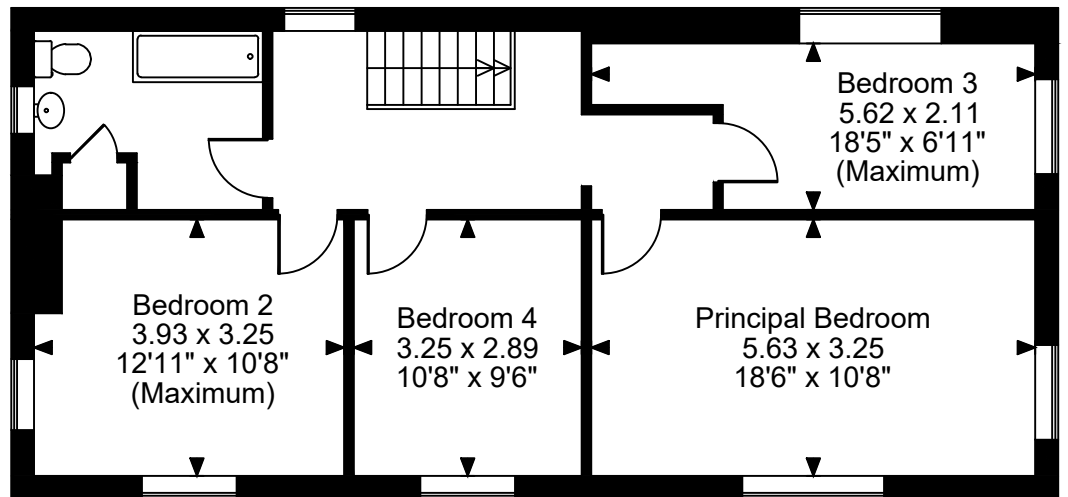

Hillfield Farm, Toot Baldon, Oxford  
Approximate Gross Internal Area  
2063 Sq Ft/192 Sq M

Ground Floor

First Floor

**FOR ILLUSTRATIVE PURPOSES ONLY - NOT TO SCALE**

The position & size of doors, windows, appliances and other features are approximate only.