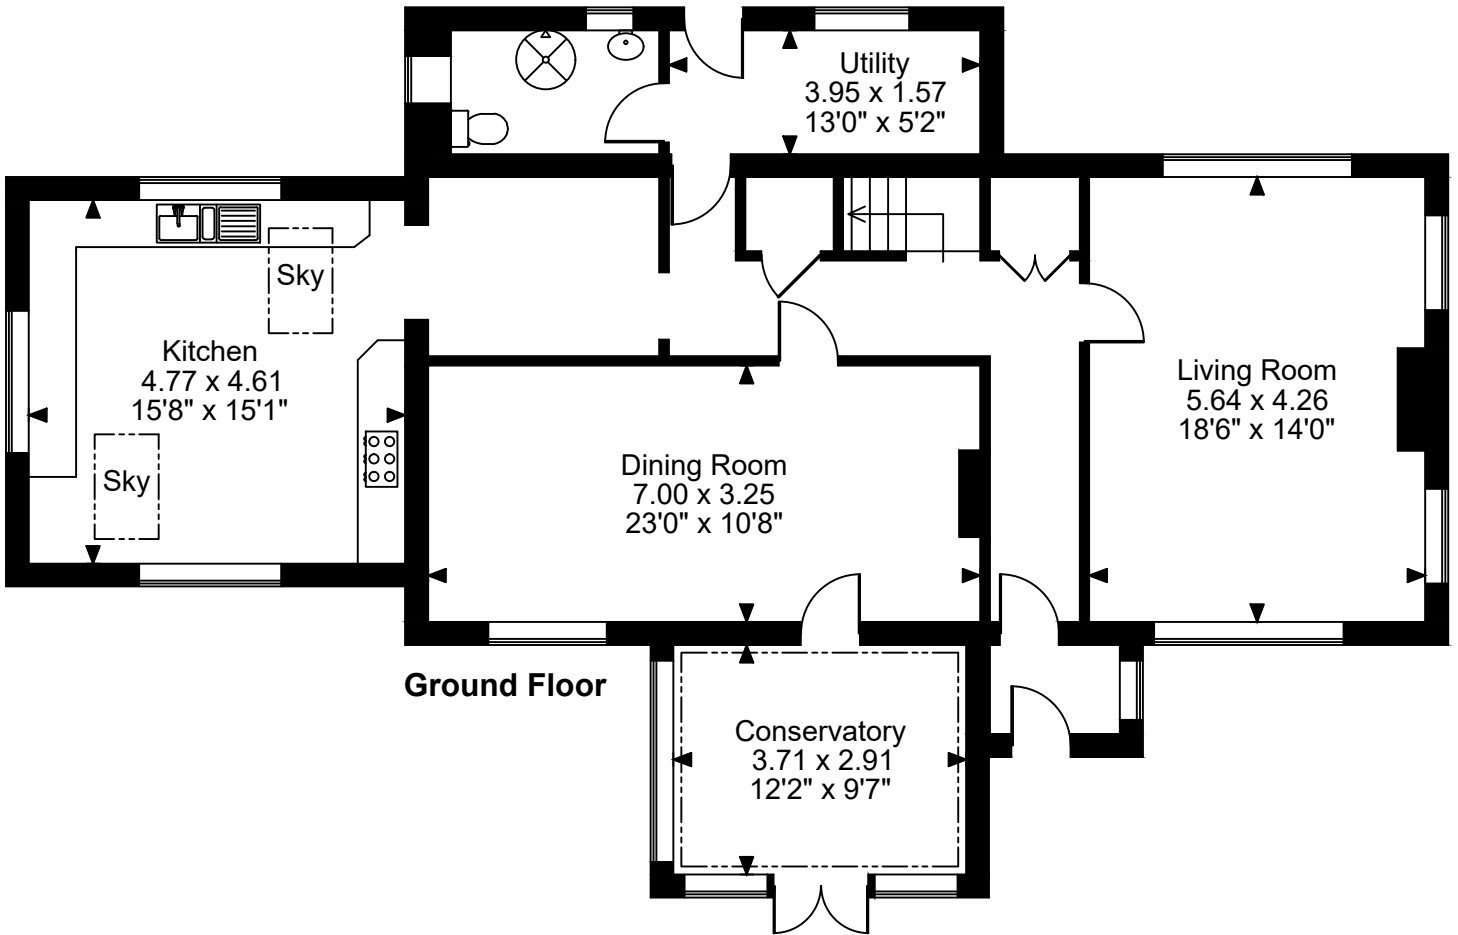

Hillfield Farm, Toot Baldon, Oxford  
Approximate Gross Internal Area  
2063 Sq Ft/192 Sq M

Ground Floor

First Floor

**FOR ILLUSTRATIVE PURPOSES ONLY - NOT TO SCALE**

The position & size of doors, windows, appliances and other features are approximate only.

© ehouse. Unauthorised reproduction prohibited. Drawing ref. dig/8585431/CBU