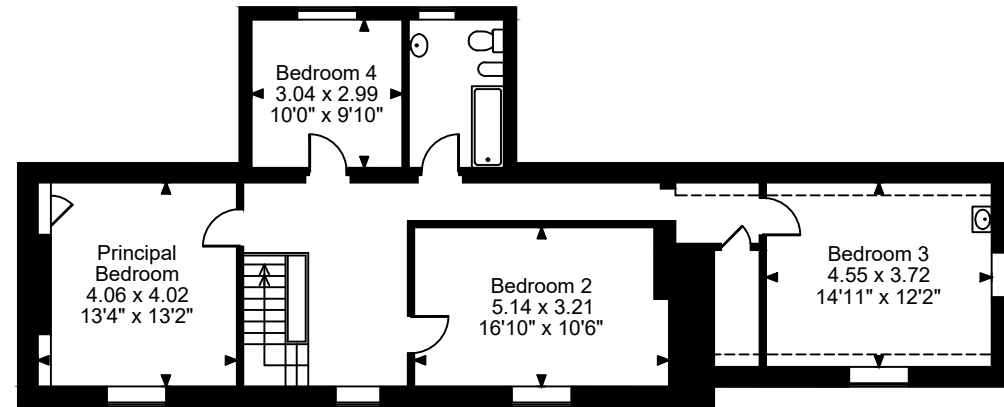

Eagle Farmhouse, Standlake, Witney
Approximate Gross Internal Area
Main House = 2929 Sq Ft/272 Sq M
External Room = 330 Sq Ft/31 Sq M

Ground Floor

First Floor

FOR ILLUSTRATIVE PURPOSES ONLY - NOT TO SCALE

The position & size of doors, windows, appliances and other features are approximate only.

□□□□ Denotes restricted head height

© ehouse. Unauthorised reproduction prohibited. Drawing ref. dig/8594261/MKB