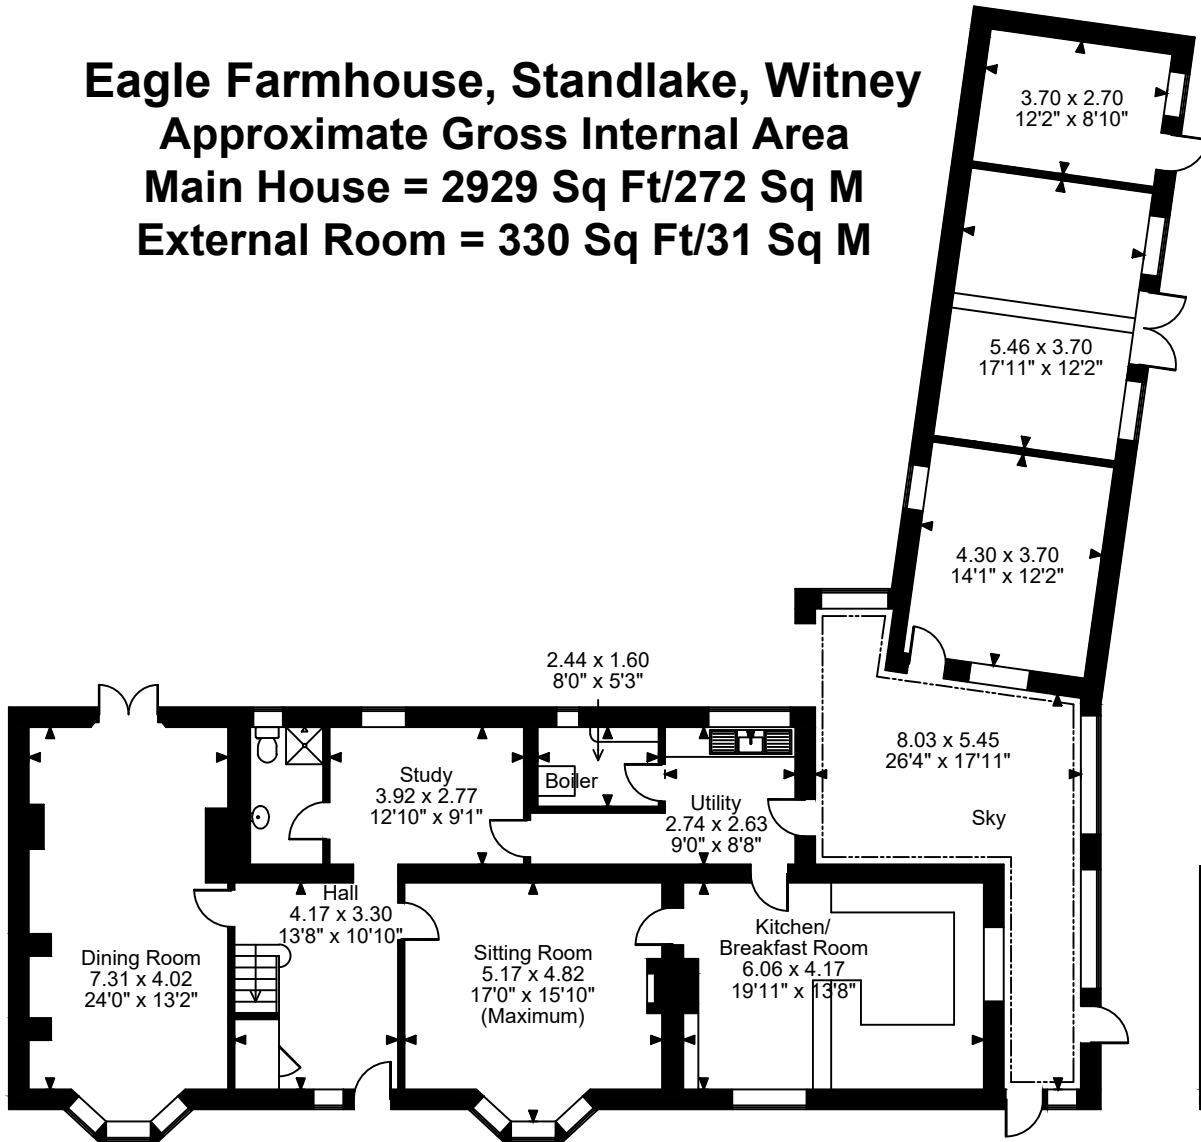

Eagle Farmhouse, Standlake, Witney
Approximate Gross Internal Area
Main House = 2929 Sq Ft/272 Sq M
External Room = 330 Sq Ft/31 Sq M

Ground Floor

First Floor

FOR ILLUSTRATIVE PURPOSES ONLY - NOT TO SCALE

The position & size of doors, windows, appliances and other features are approximate only.

□□□□ Denotes restricted head height

© ehouse. Unauthorised reproduction prohibited. Drawing ref. dig/8594261/MKB