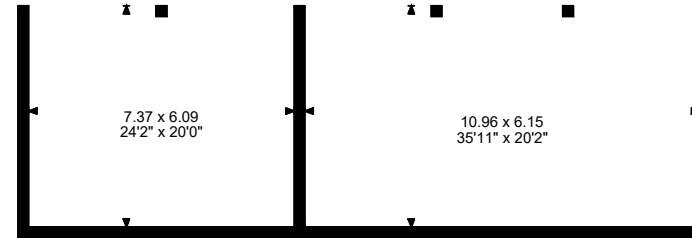

Eagle Farmhouse, Standlake, Witney
Approximate Gross Internal Area
Farm Building = 7823 Sq Ft/727 Sq M

Farm Building

FOR ILLUSTRATIVE PURPOSES ONLY - NOT TO SCALE

The position & size of doors, windows, appliances and other features are approximate only.

□ □ □ Denotes restricted head height