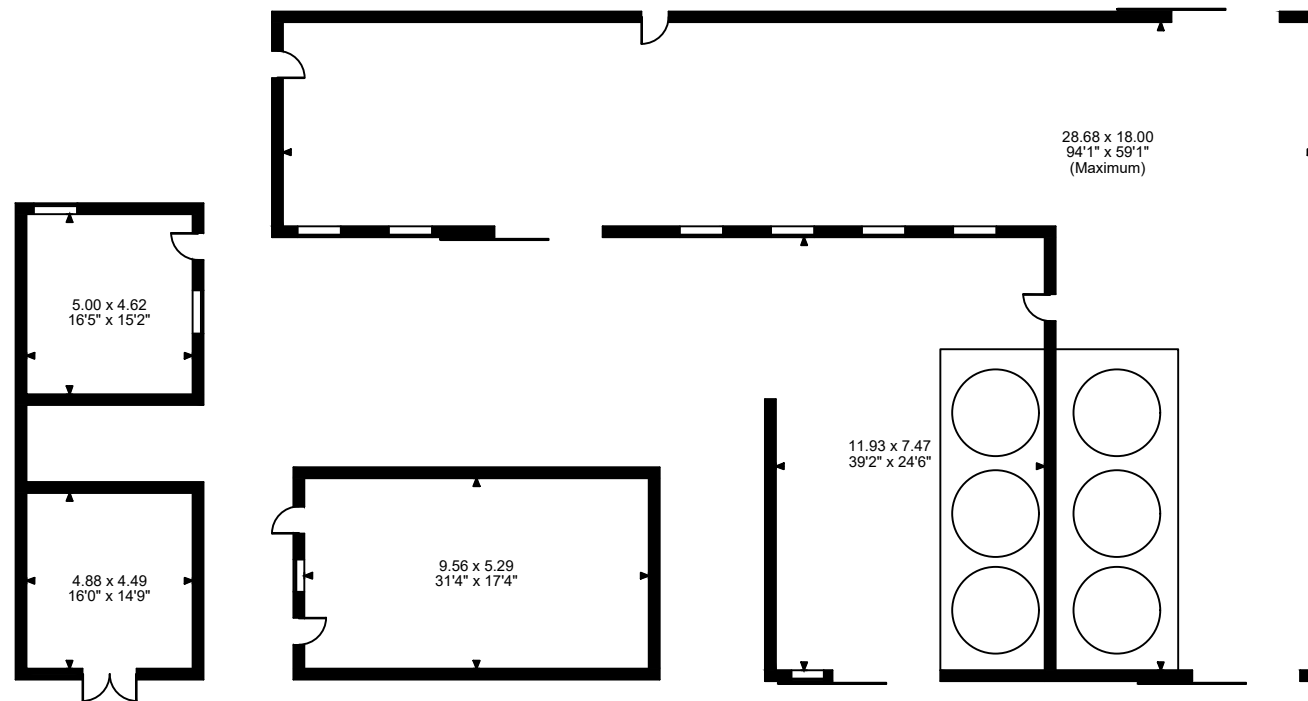

Eagle Farmhouse, Standlake, Witney
Approximate Gross Internal Area
Farm Building = 7823 Sq Ft/727 Sq M

Farm Building

FOR ILLUSTRATIVE PURPOSES ONLY - NOT TO SCALE

The position & size of doors, windows, appliances and other features are approximate only.

□ □ □ Denotes restricted head height