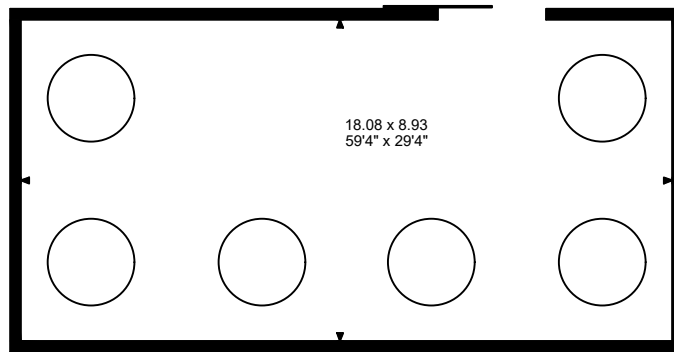

Eagle Farmhouse, Standlake, Witney
Approximate Gross Internal Area
Farm Building = 7823 Sq Ft/727 Sq M

Farm Building

FOR ILLUSTRATIVE PURPOSES ONLY - NOT TO SCALE

The position & size of doors, windows, appliances and other features are approximate only.

□ □ □ Denotes restricted head height