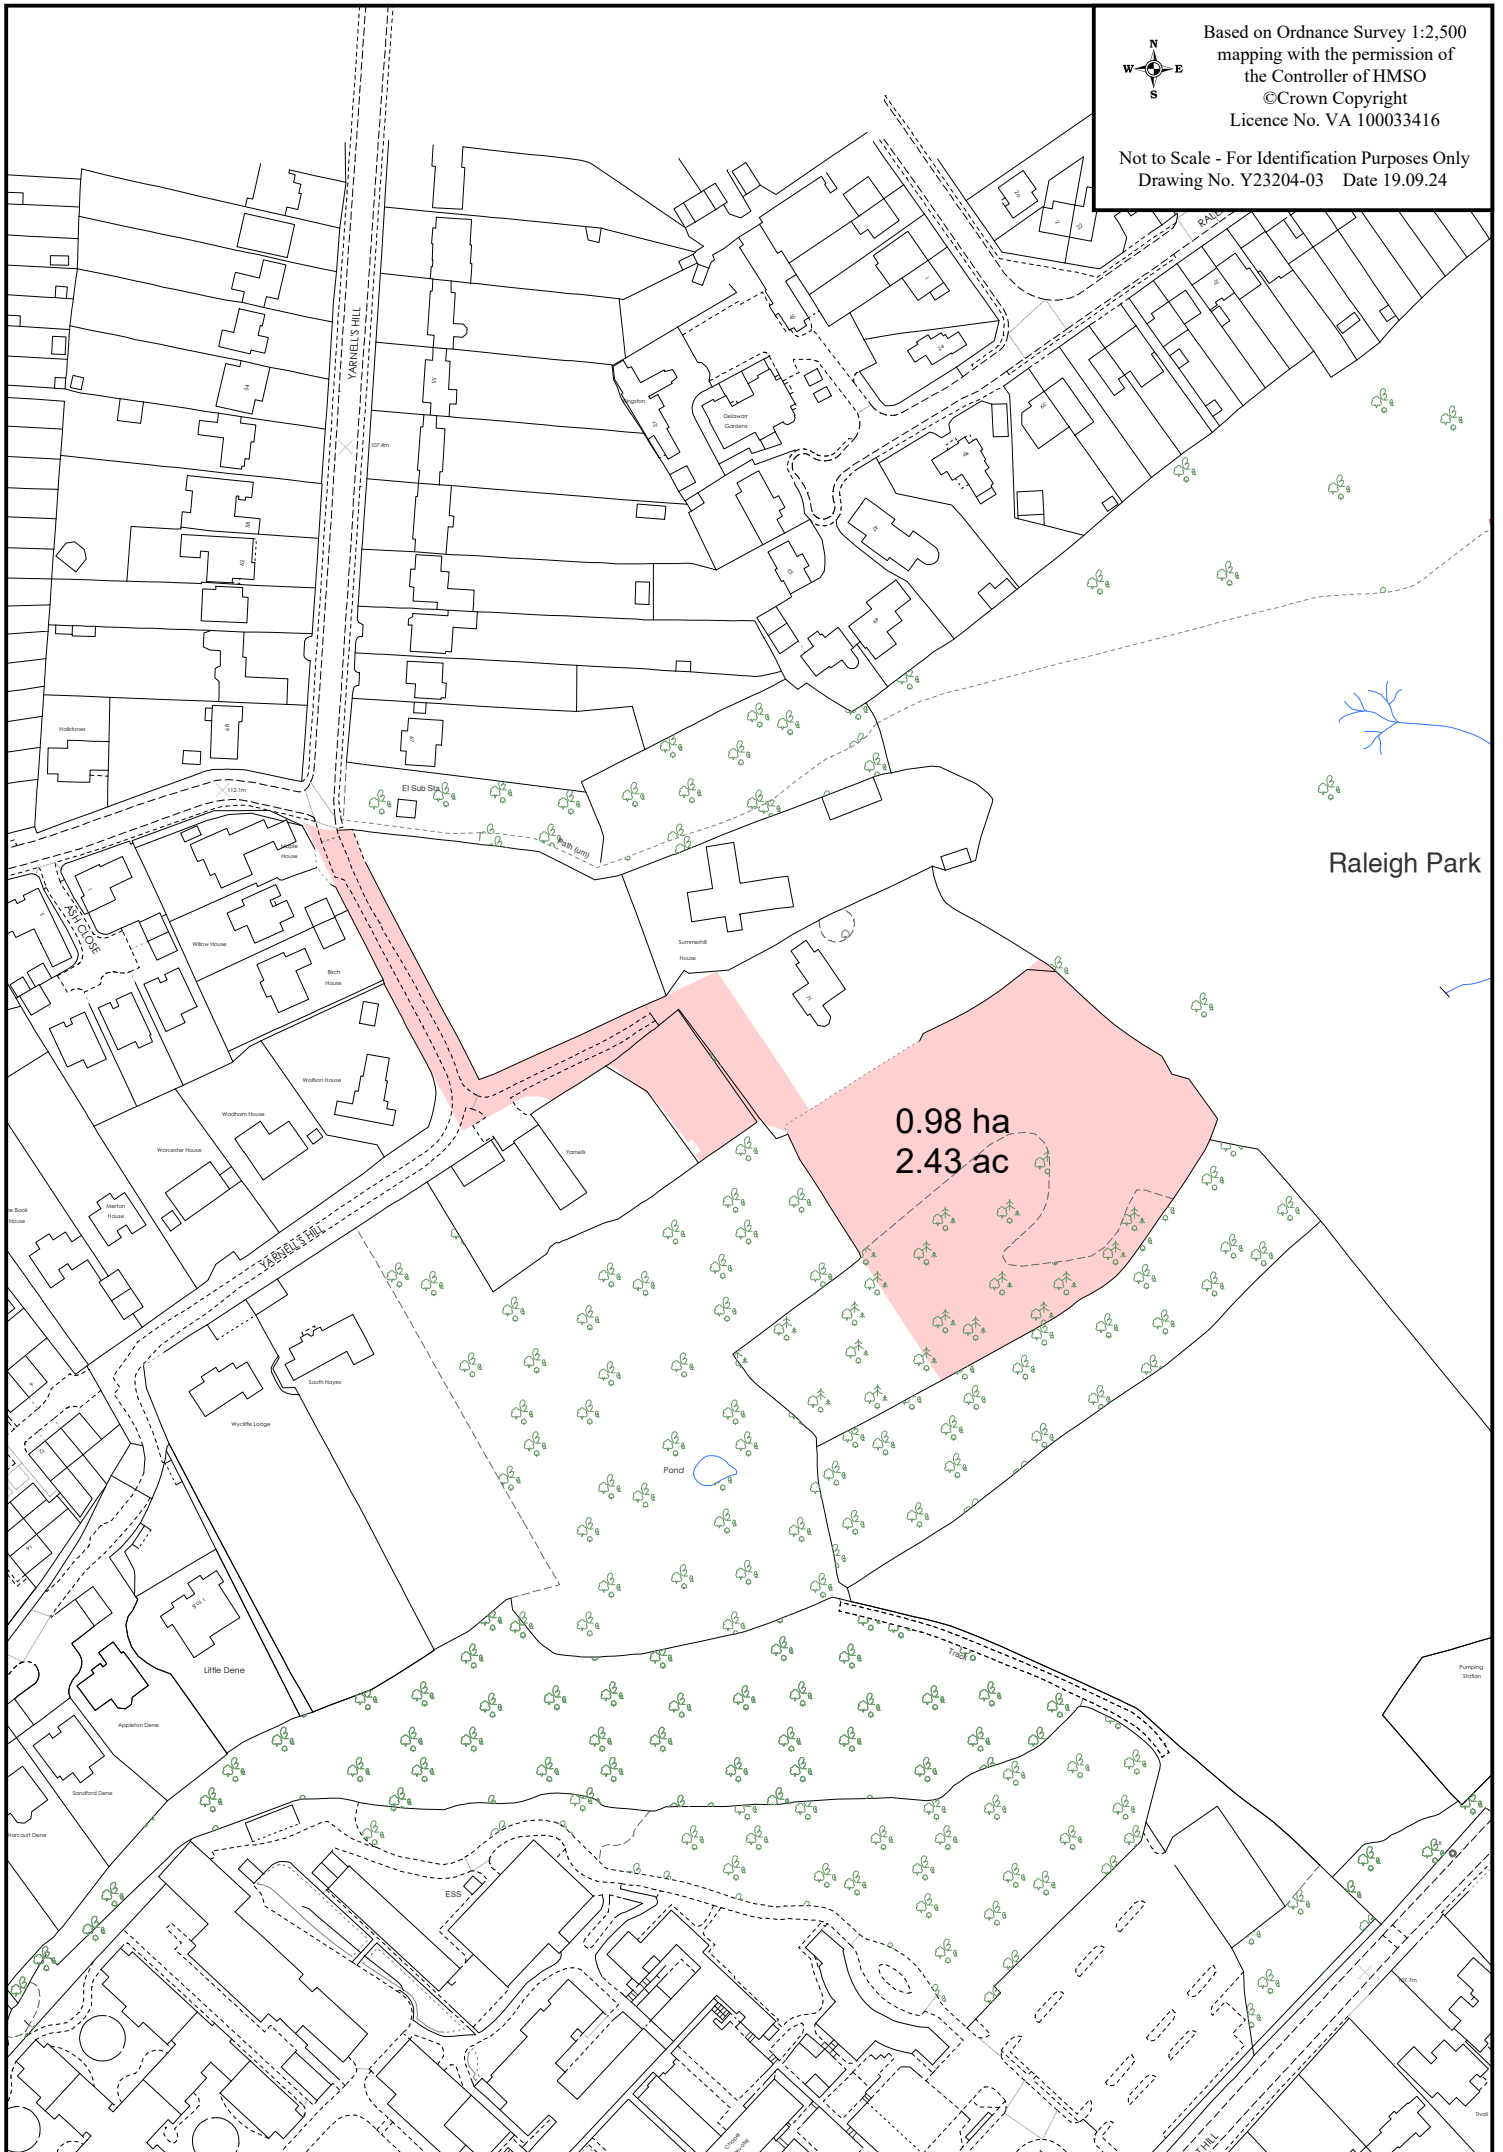

Based on Ordnance Survey 1:2,500  
mapping with the permission of  
the Controller of HMSO  
© Crown Copyright  
Licence No. VA 100033416

Not to Scale - For Identification Purposes Only  
Drawing No. Y23204-03 Date 19.09.24

0.98 ha  
2.43 ac

Raleigh Park

Pond

ESS

Purvis Station